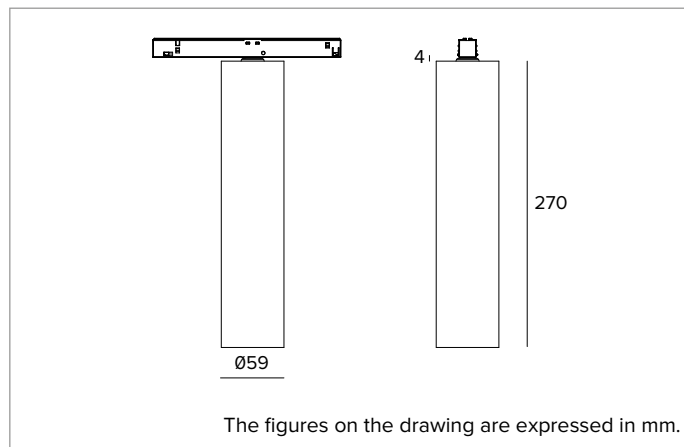

## Professional low voltage LED fixture for direct lighting

		2700K	H(m)	D(m)	Emax(lx)
		Ra90		45°	
Fixture Power	9W	1	0.84	1571	
Source Flux	1147lm	2	1.68	393	
Fixture Flux	853lm	3	2.52	175	
Efficacy	95lm/W	4	3.35	98	
TS1982	Imax=1370cd/klm	Imax	1571cd	4.19	63